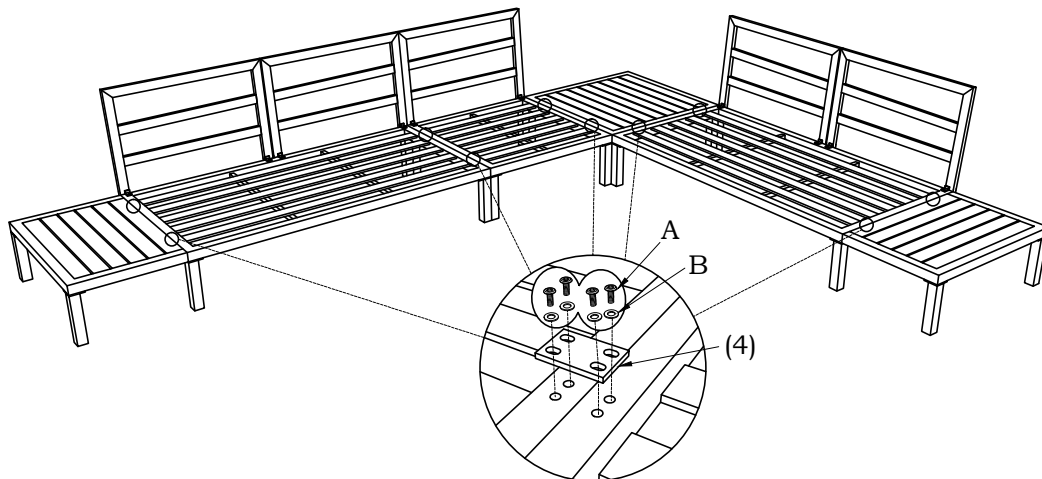

Optional

For missing parts or damaged parts, please call
USA : 1-866-798-6663
Canada : 514-382-6661