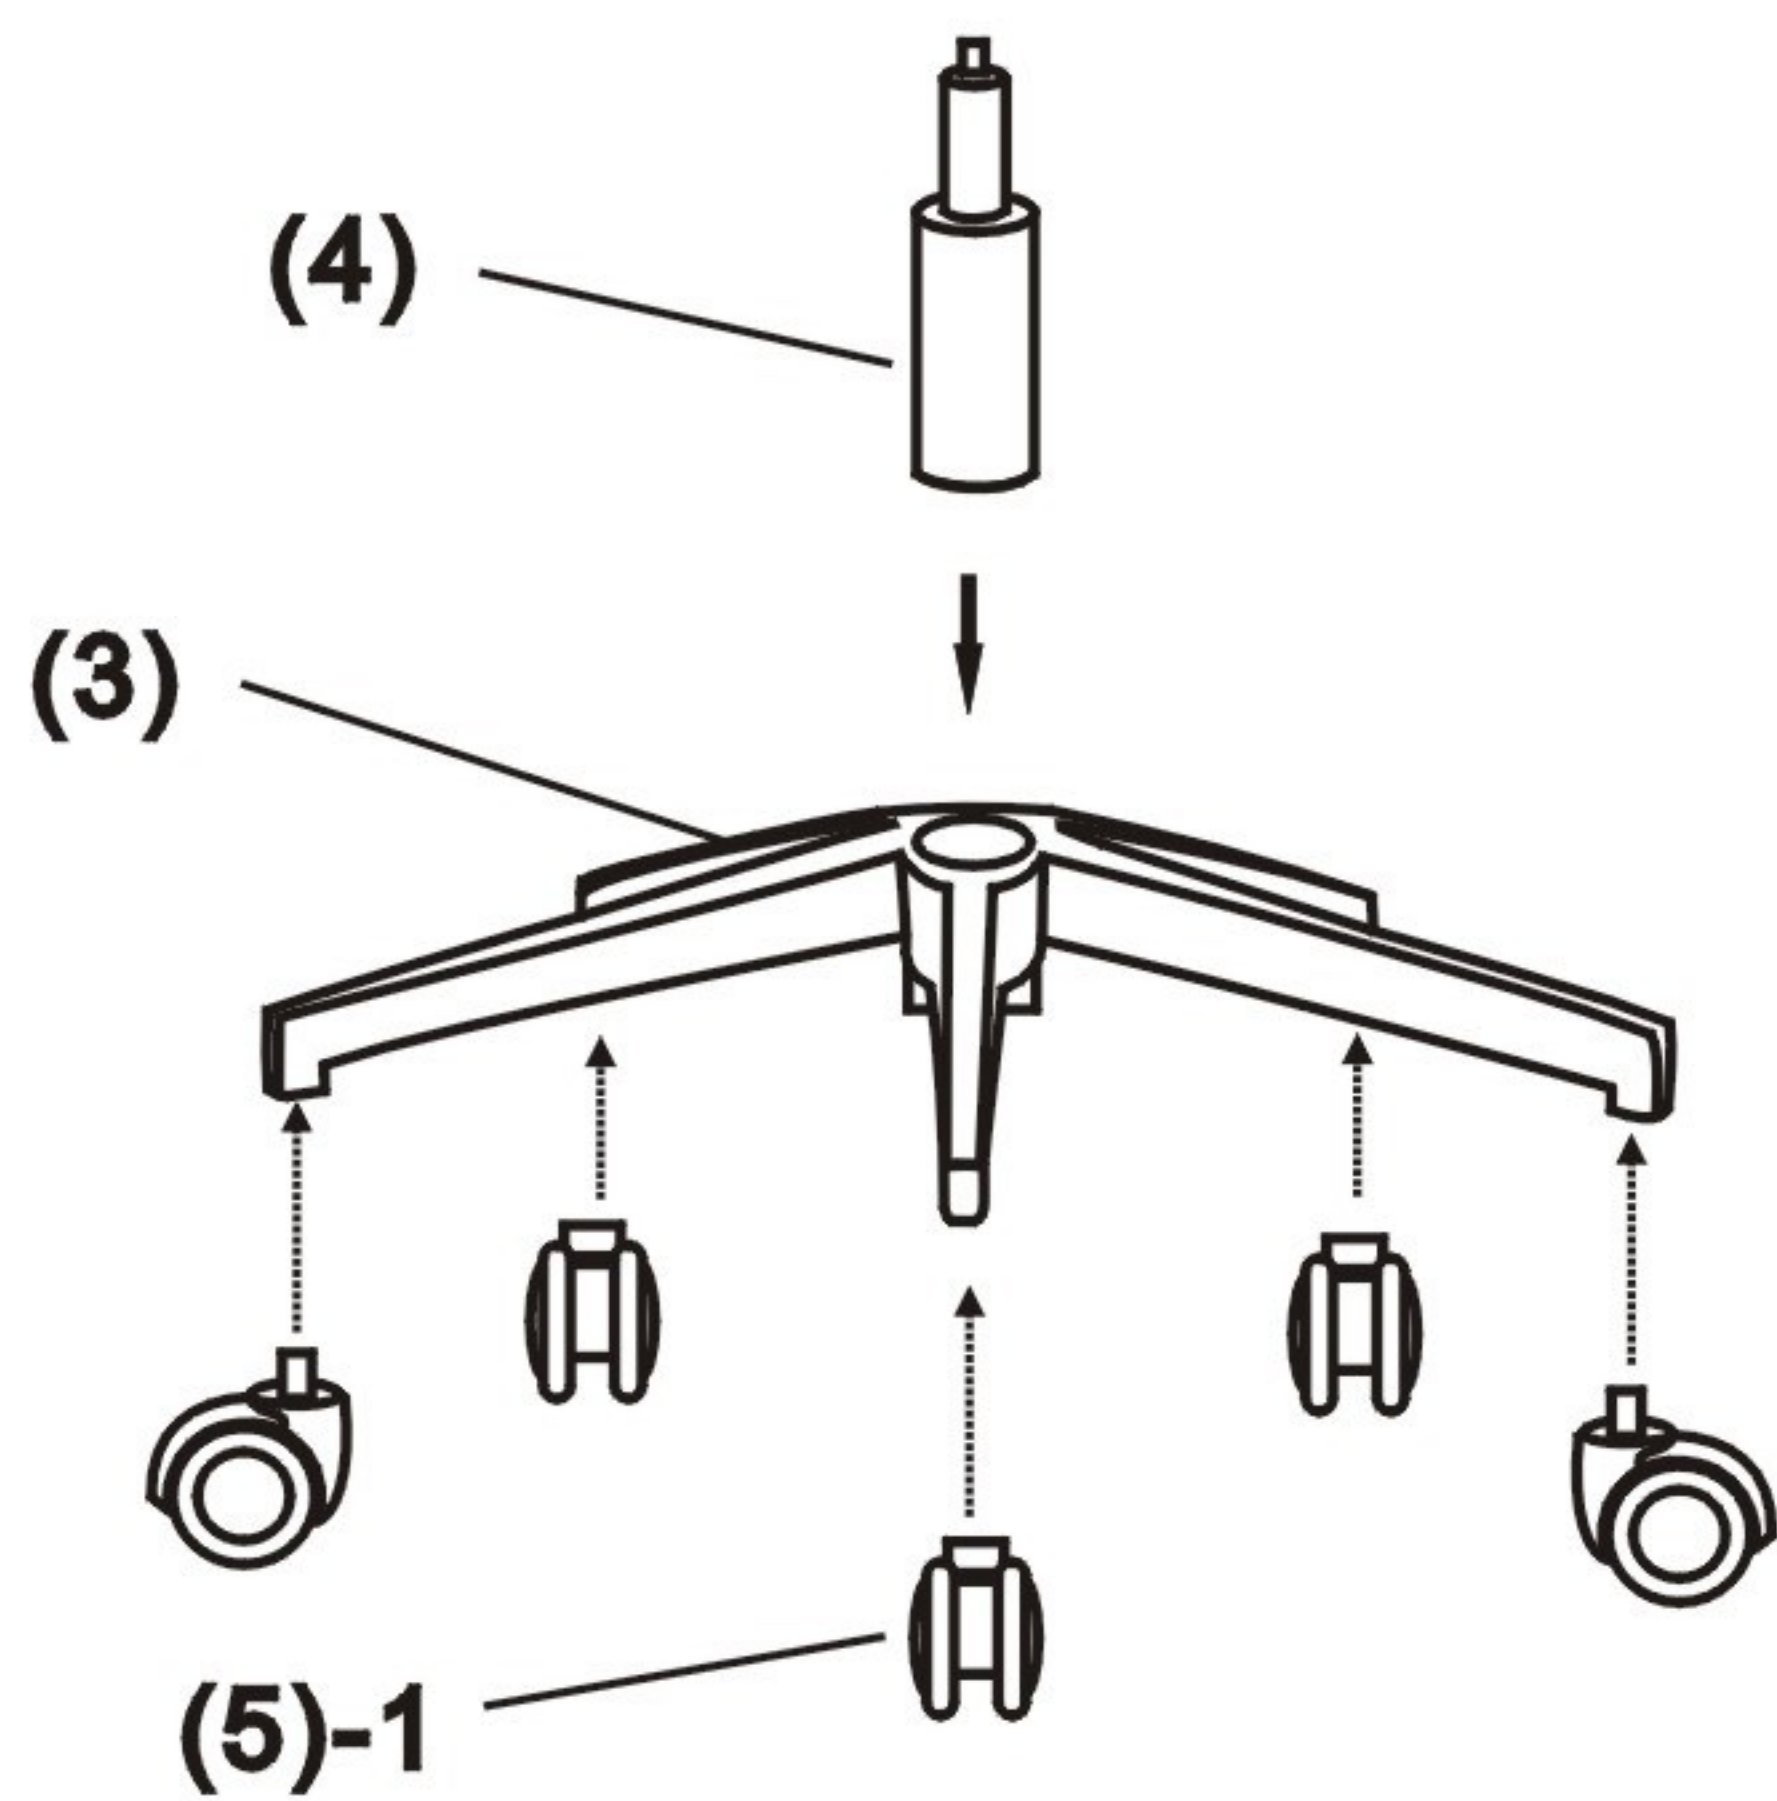

# ITEM NAME /NOM D' ITEM:ENGINEER LOW BACK OFFICE CHAIR

ITEM # /NO. ITEM:205895 (BLACK/NOIR) 205896 (WHITE/BLANC)

205897 (ESPRESSO/EXPRESSO)

Enquiry:parts@zuomod.com

## PART LIST/Liste des pièces

(1)	(2)	(3)	(4)	(5)
 X1	 X2	 X1	 X1	1.  X5 2.  X6 6*40mm 3.  X1

## INSTRUCTION

**A**

**B**

**C**

Put all the screws and tighten at the same time