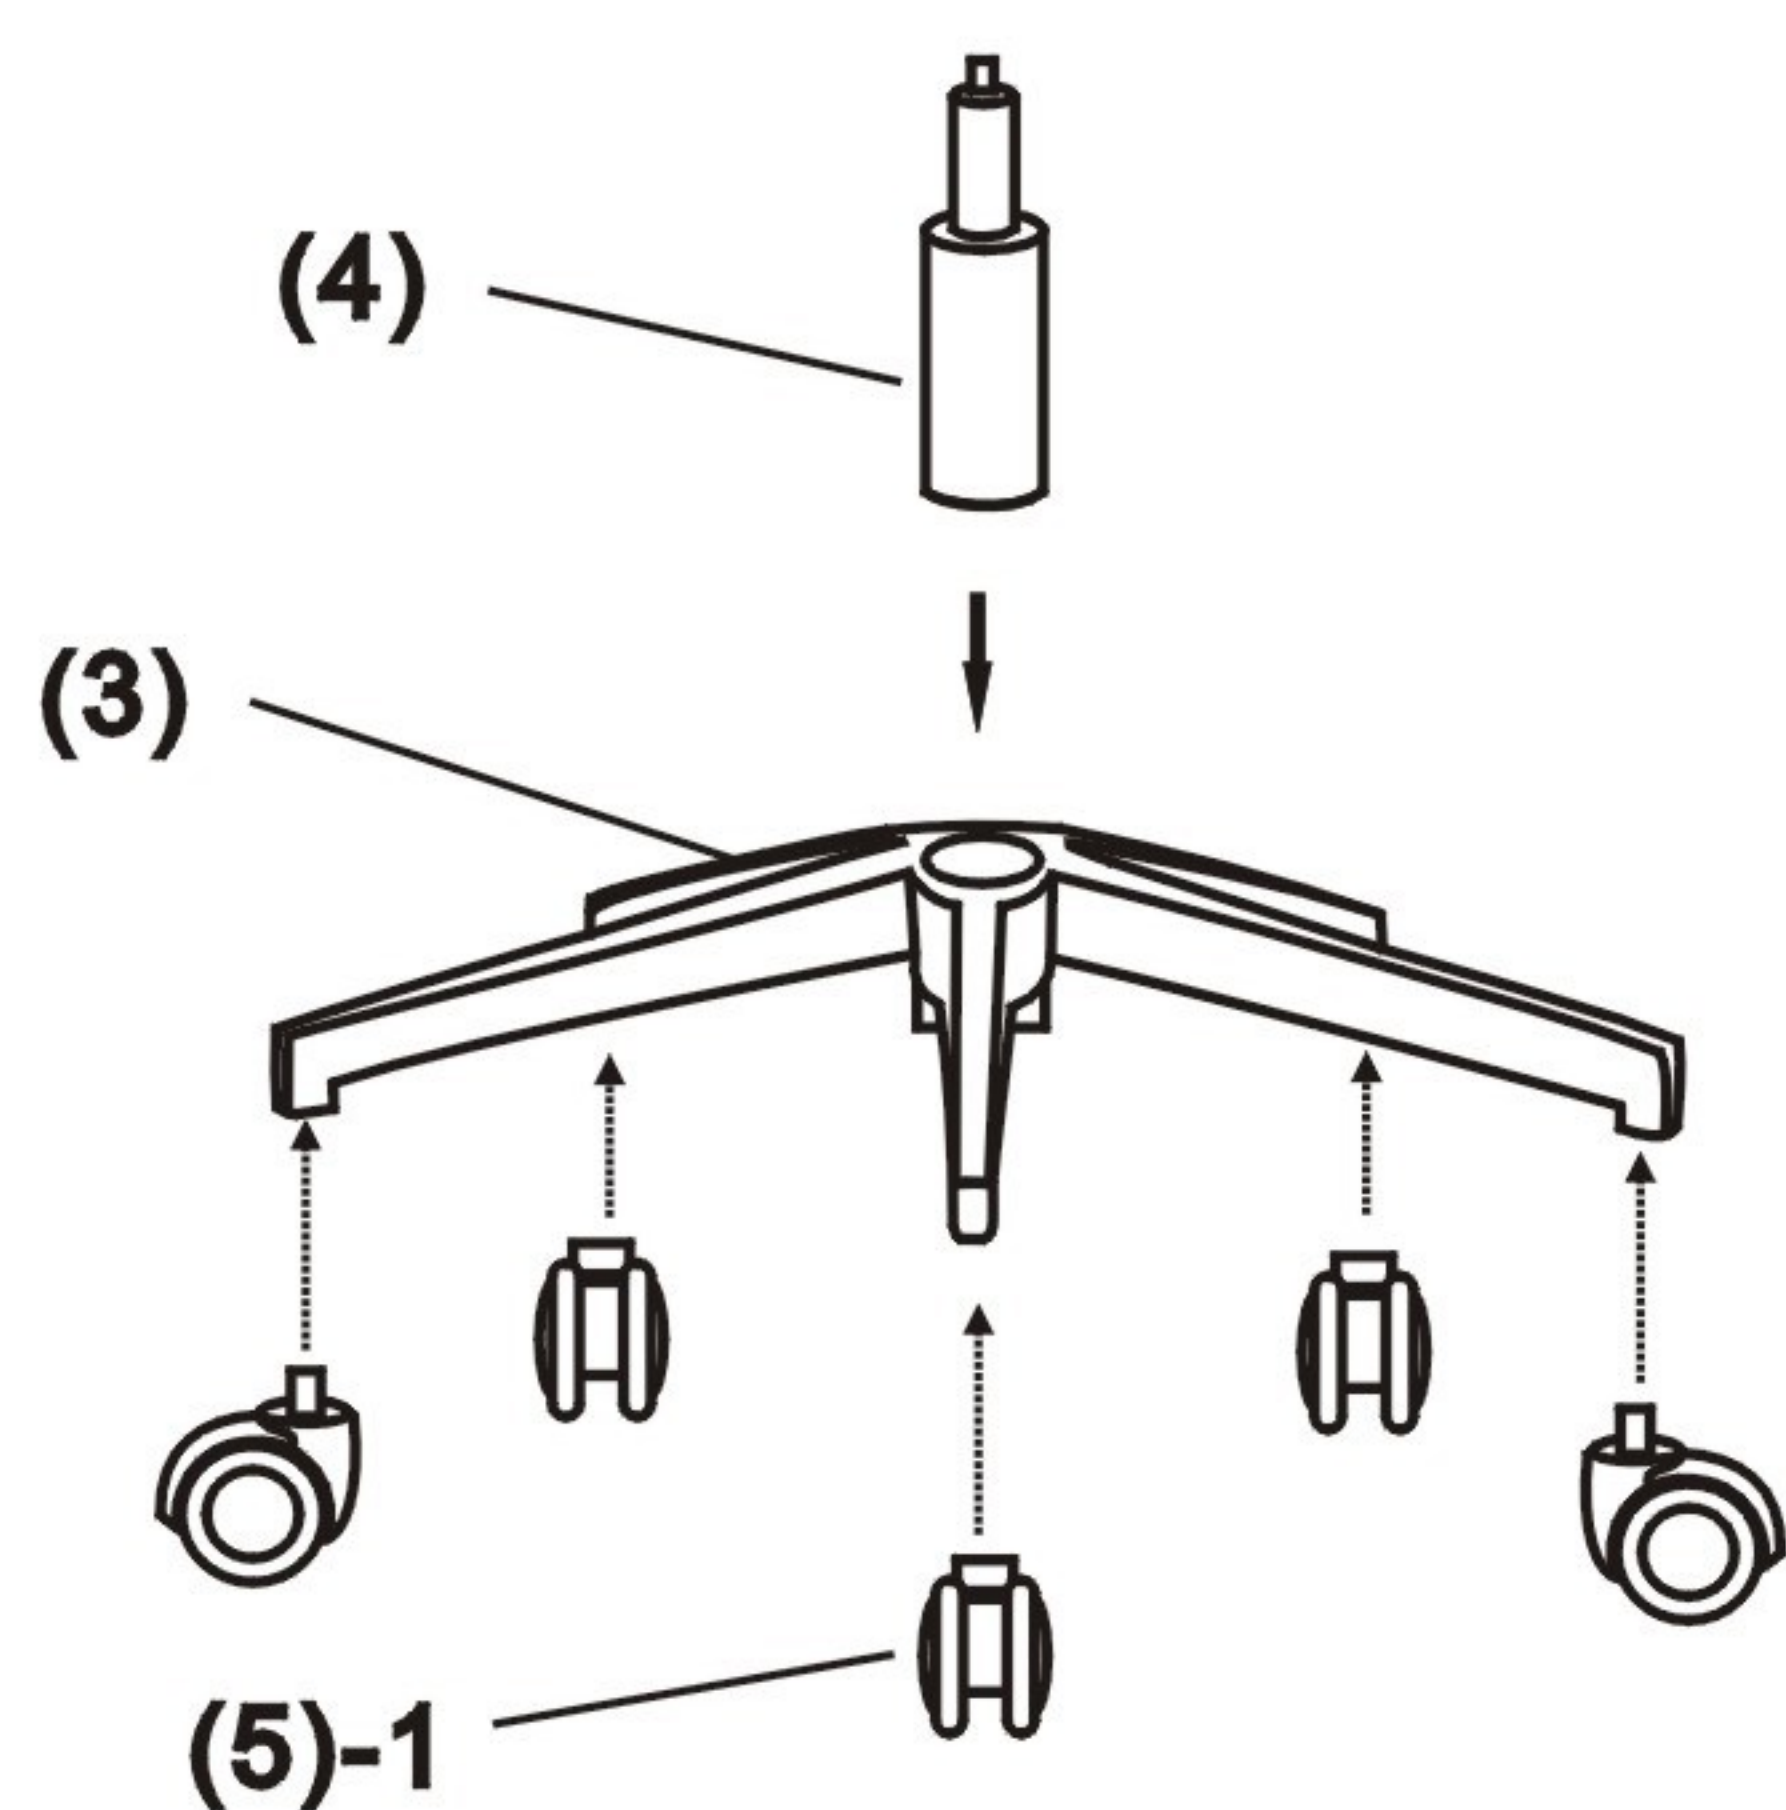

ITEM NAME /NOM D' ITEM:ENGINEER HI BACK OFFICE CHAIR

ITEM # /NO. ITEM:205892 (BLACK/NOIR) 205893 (WHITE/BLANC)
205894 (ESPRESSO/ESPRESSO)

Enquiry:parts@zuomod.com

PART LIST/Liste des pièces

(1)	(2)	(3)	(4)	(5)
 X1	 X2	 X1	 X1	1.  X5 2.  X6 6*40mm 3.  X1

INSTRUCTION

A

B

C

Put all the screws and tighten at the same time