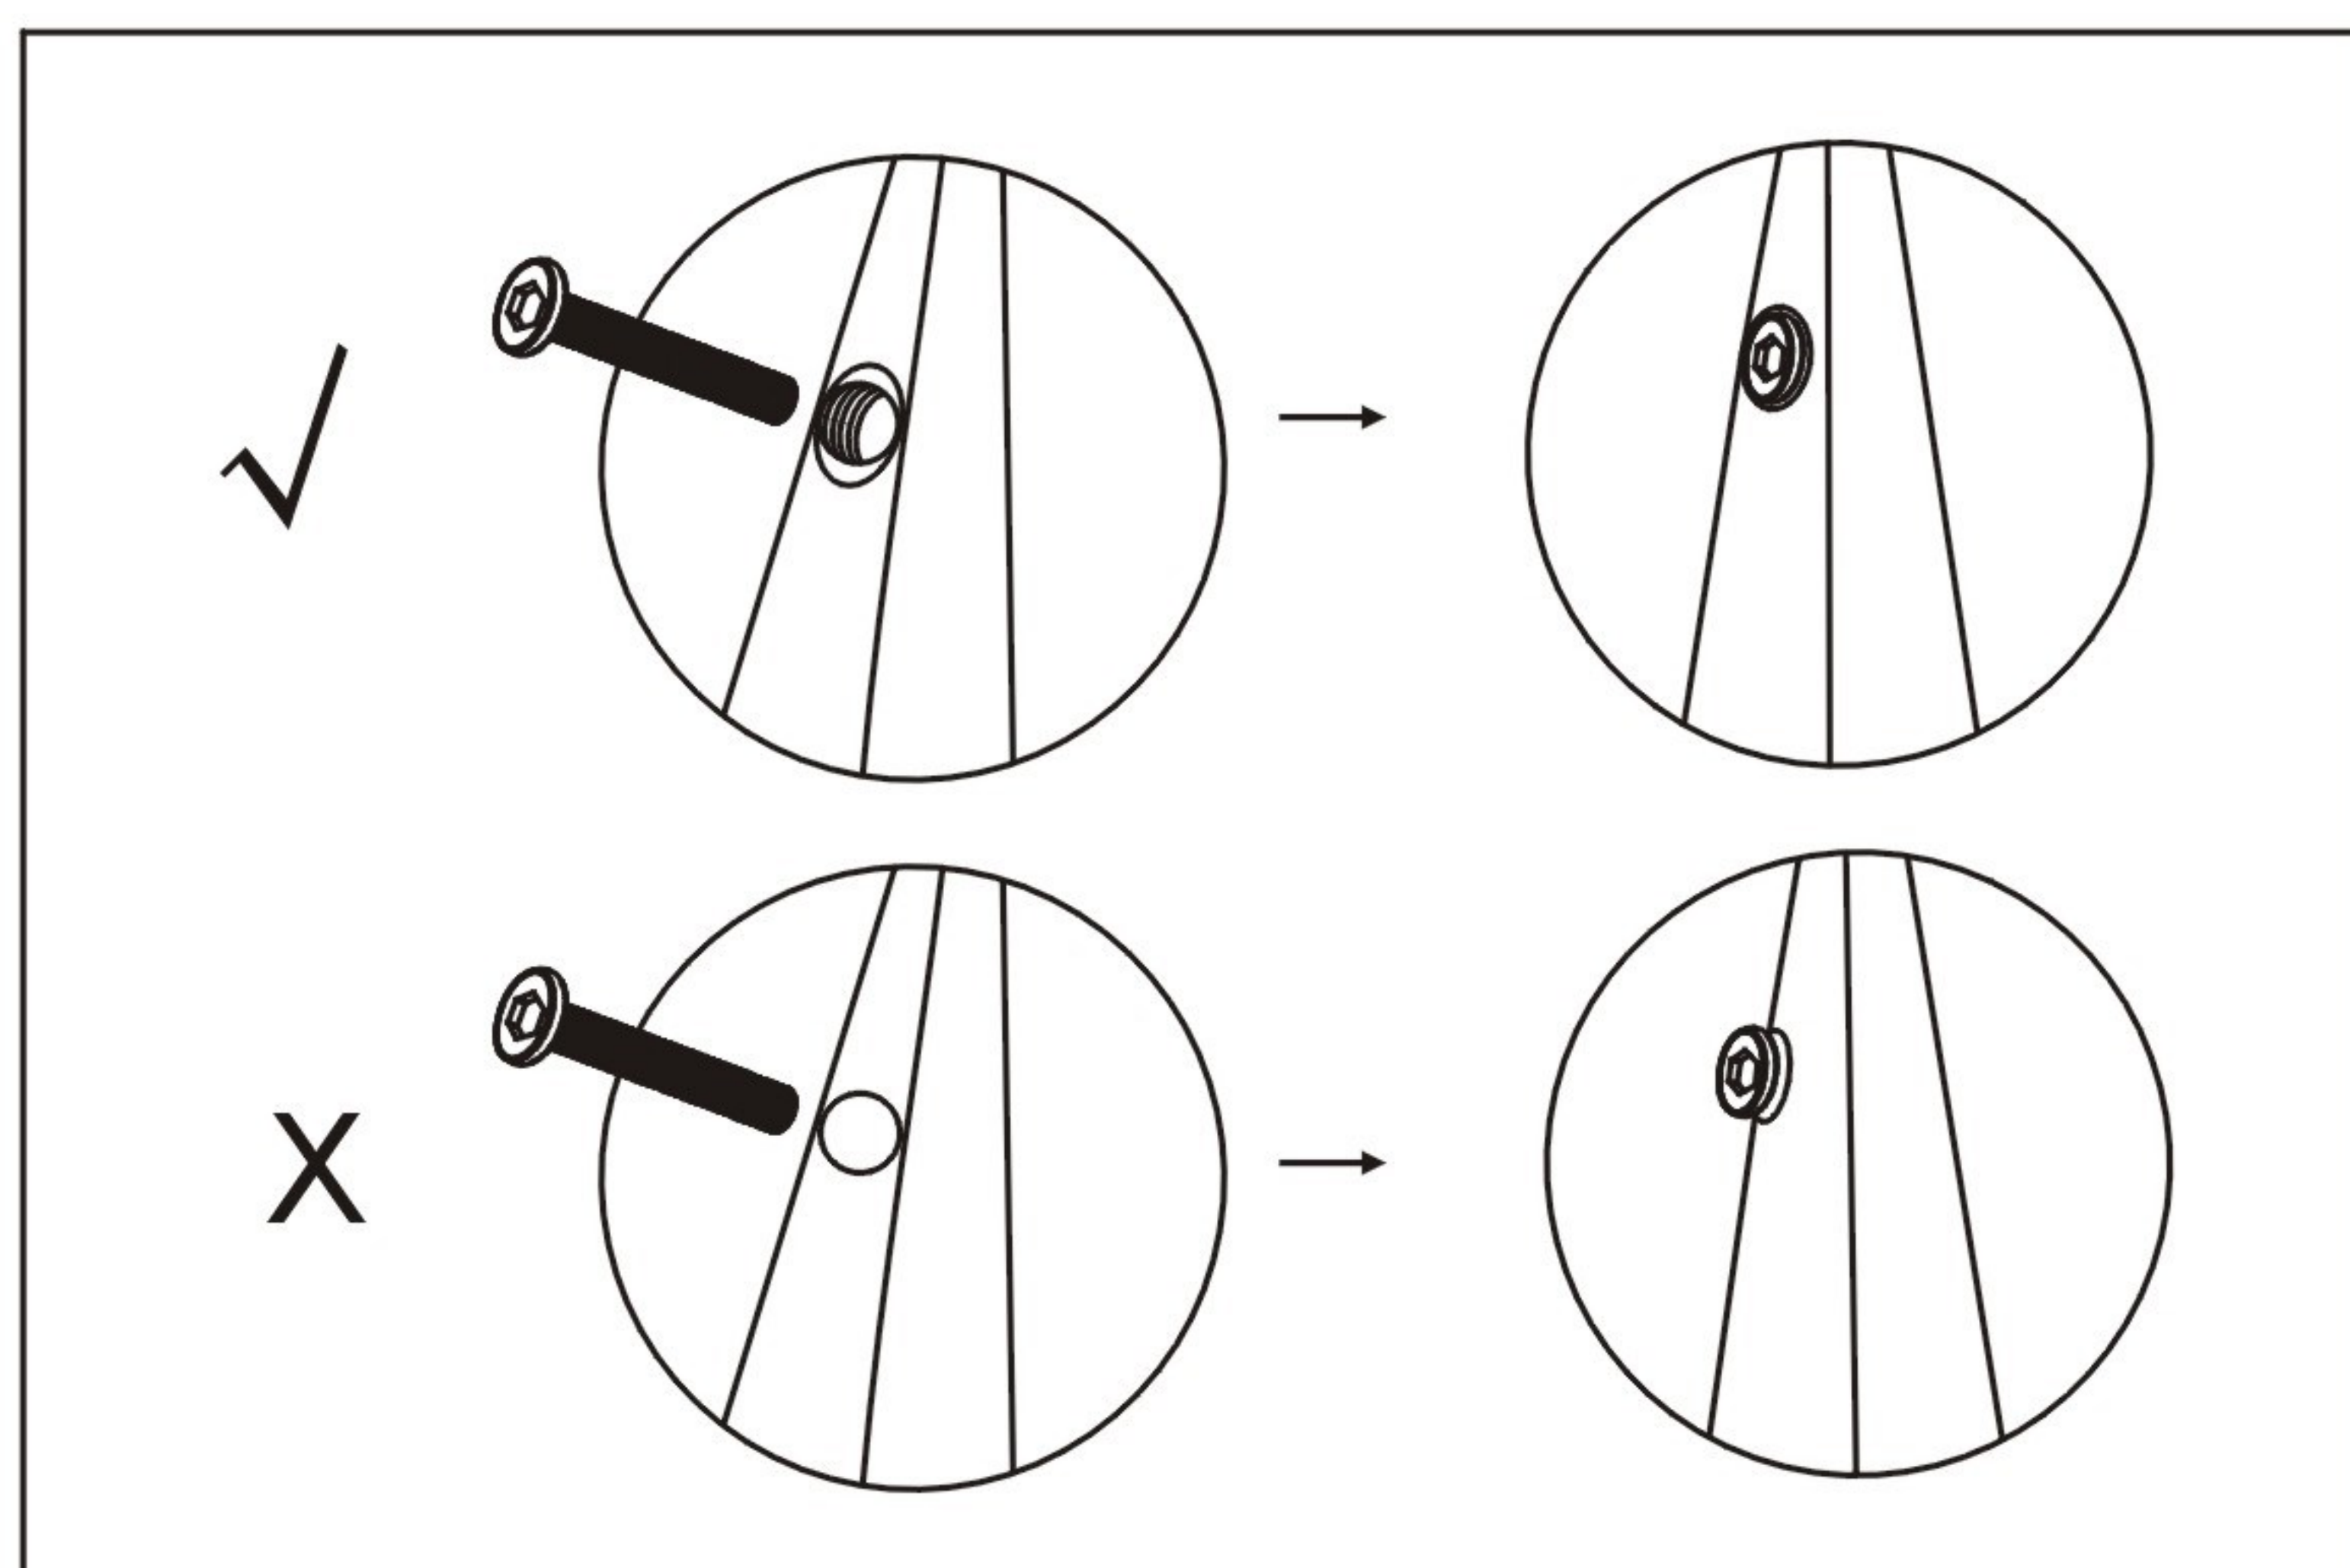

ITEM NAME /NOM D' ITEM:ENGINEER HI BACK OFFICE CHAIR

ITEM # /NO. ITEM:205892 (BLACK/NOIR) 205893 (WHITE/BLANC)
205894 (ESPRESSO/ESPRESSO)

Enquiry:parts@zuomod.com

PART LIST/Liste des pièces

(1)	(2)	(3)	(4)	(5)
 X1	 X2	 X1	 X1	1.  X5 2.  X6 6*40mm 3.  X1

INSTRUCTION

A

B

C

Put all the screws and tighten at the same time