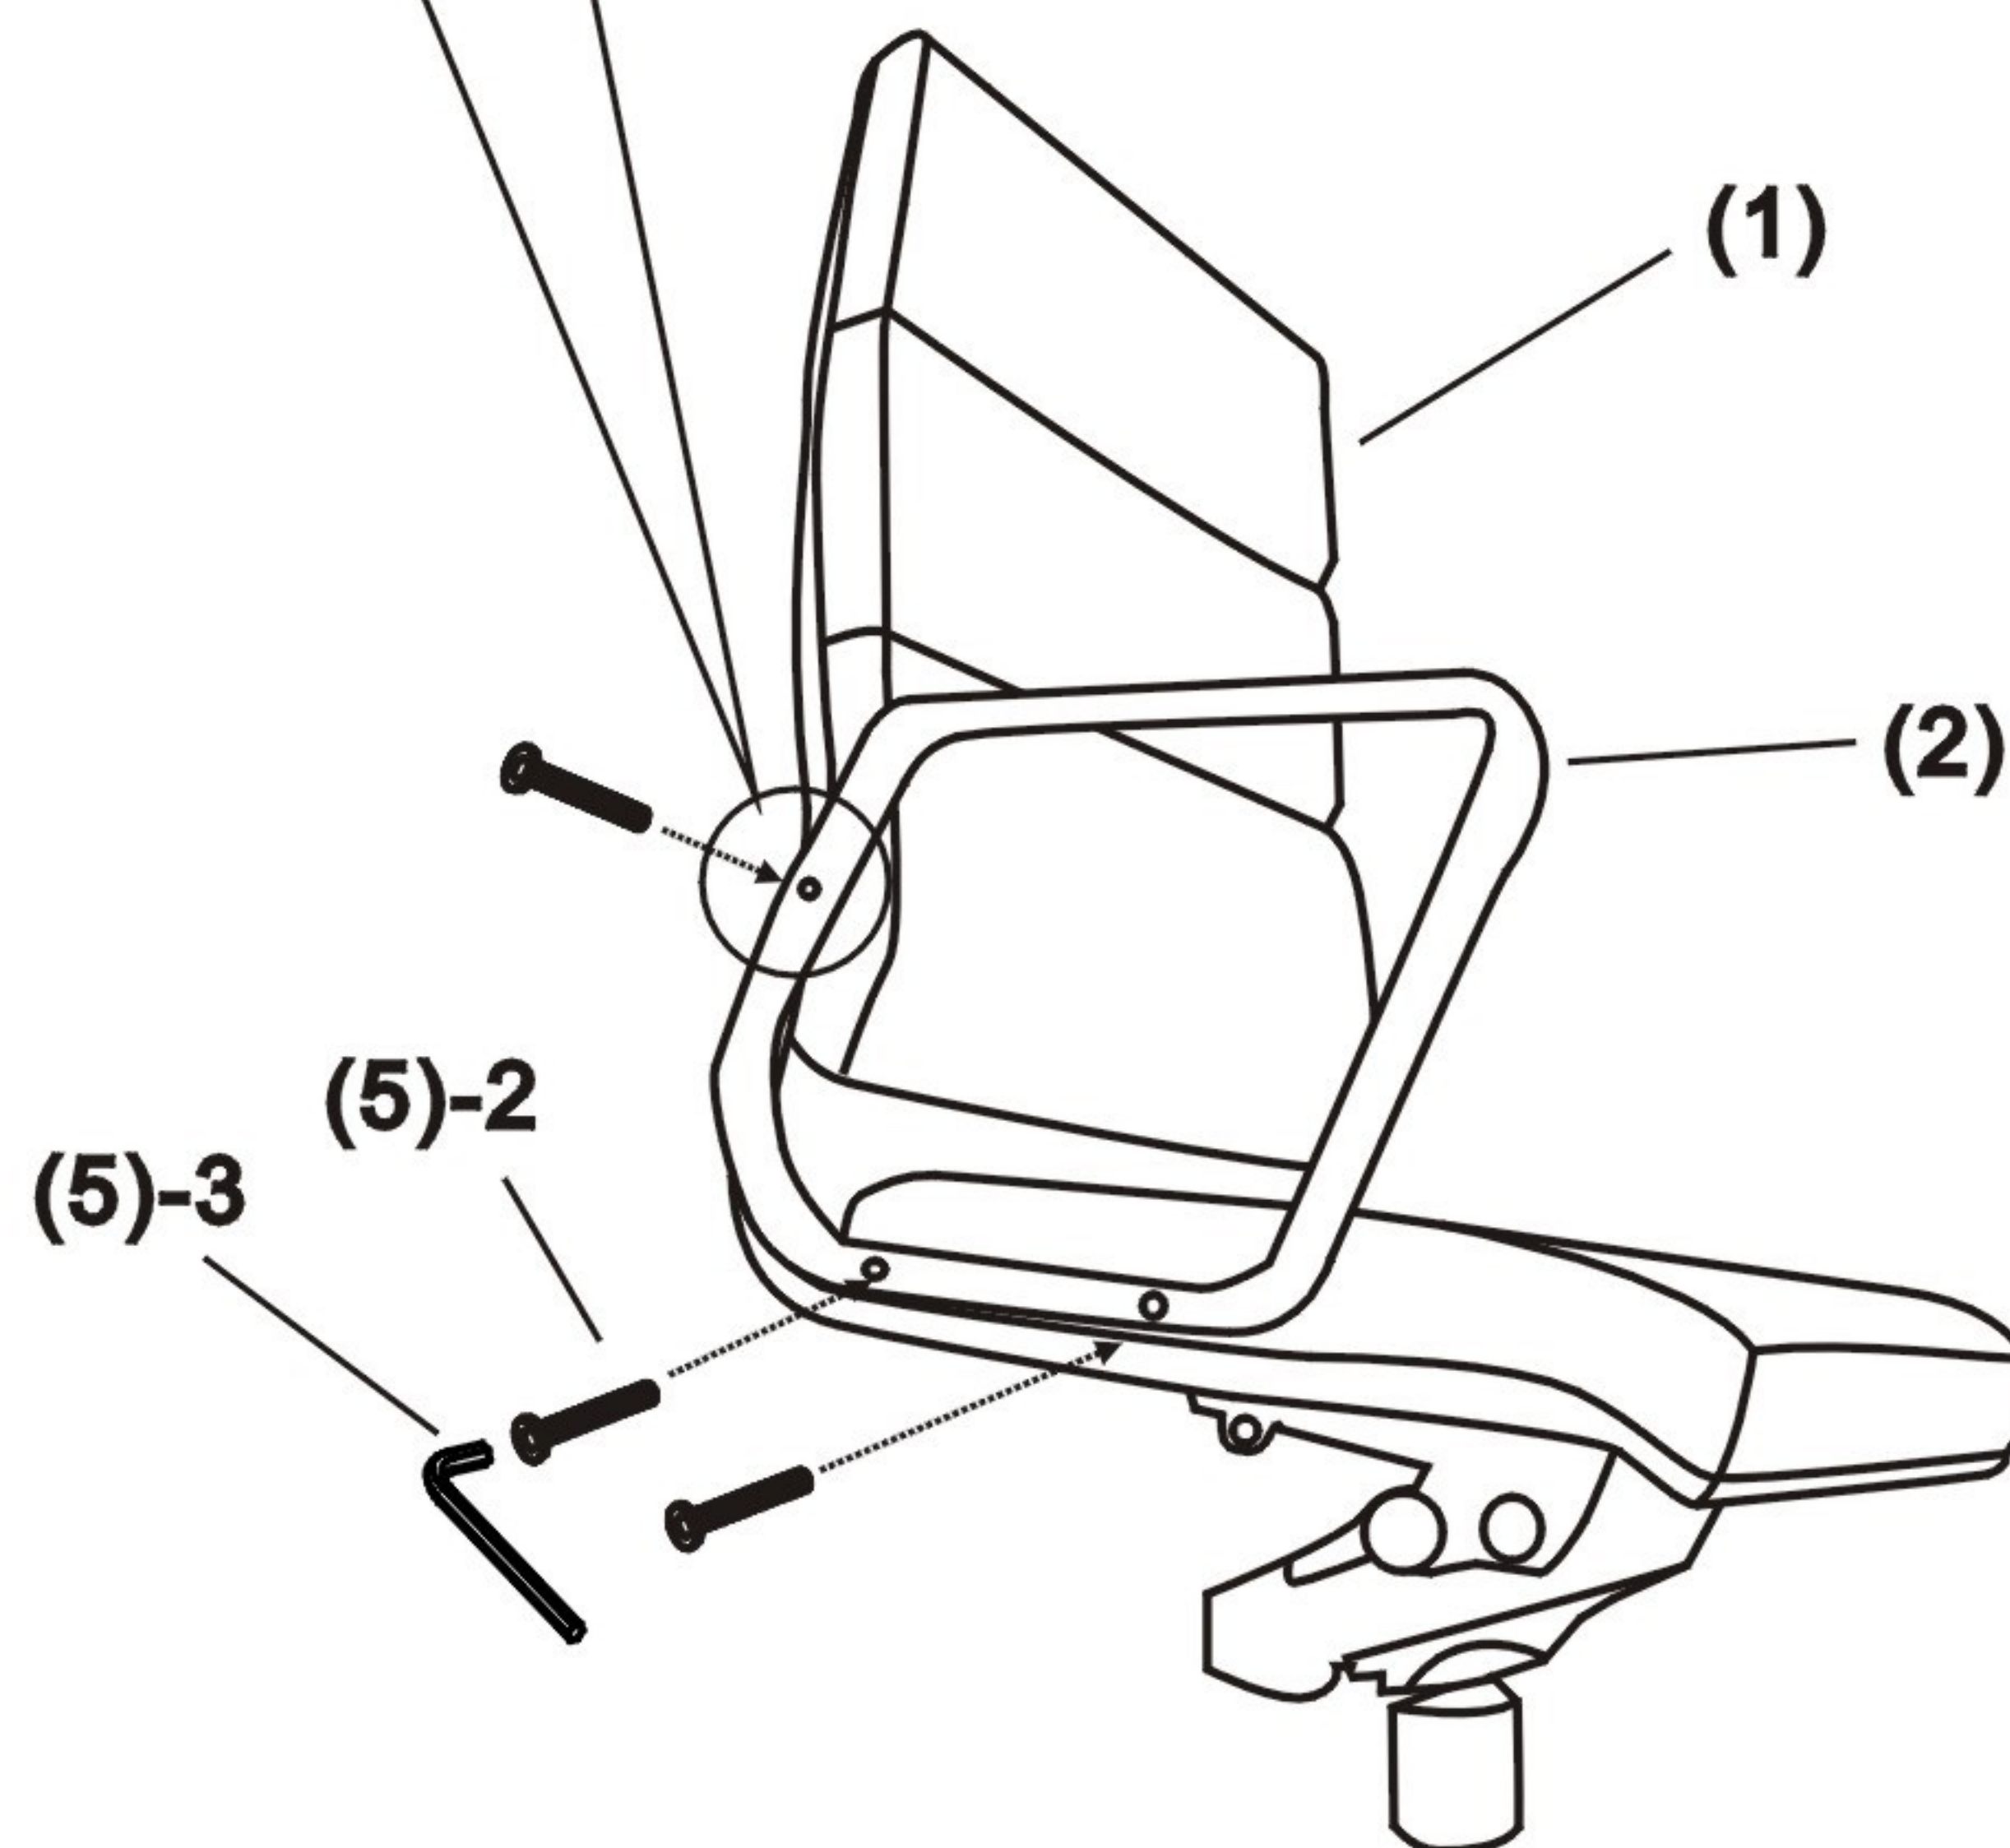

ITEM NAME /NOM D' ITEM:ENGINEER HI BACK OFFICE CHAIR

ITEM # /NO. ITEM:205892 (BLACK/NOIR) 205893 (WHITE/BLANC)
205894 (ESPRESSO/ESPRESSO)

Enquiry:parts@zuomod.com

PART LIST/Liste des pièces

(1)	(2)	(3)	(4)	(5)
 X1	 X2	 X1	 X1	1.  X5 2.  X6 6*40mm 3.  X1

INSTRUCTION

A

B

C

Put all the screws and tighten at the same time