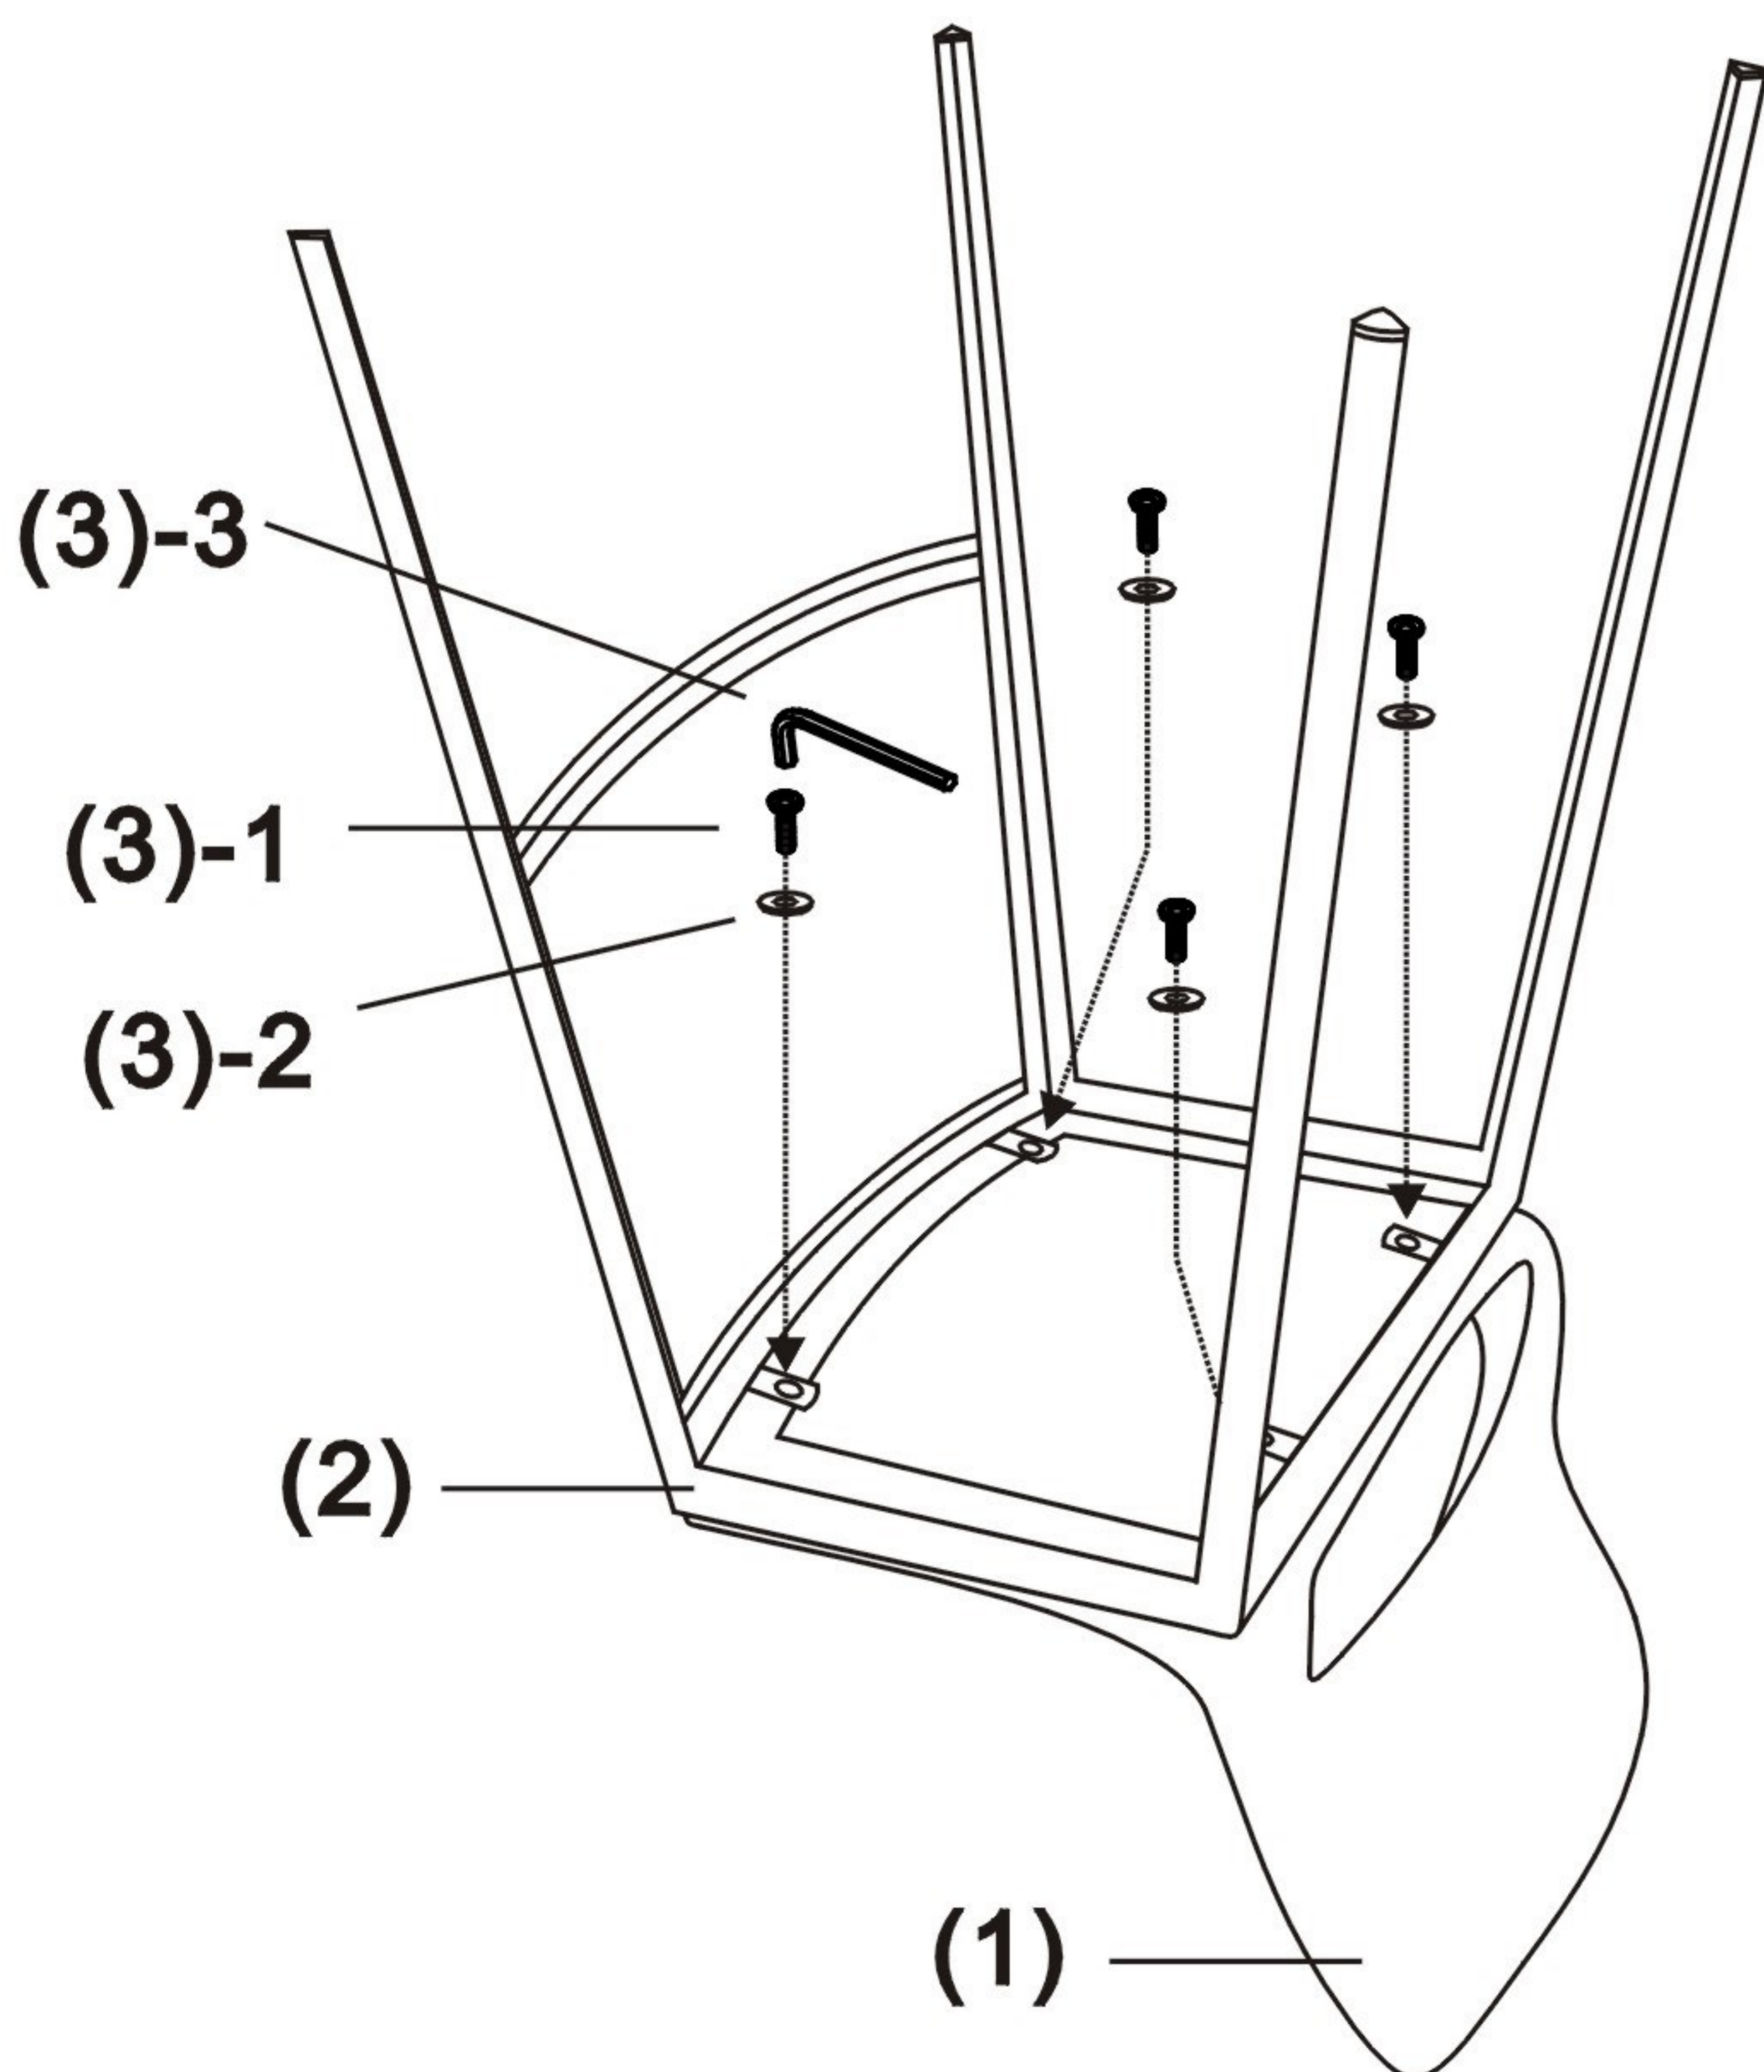

ITEM NAME /NOM D' ITEM:ACE BAR CHAIR

ITEM # /NO. ITEM:101283 (WHITE&STAINLESS)

101284 (BLACK&STAINLESS)

101285 (LIGHT PINK&STAINLESS)

101286 (GRAY&WALNUT)

Enquiry:parts@zuomod.com

PART LIST/Liste des pièces

(1)	(2)	(3)
 X1	 X1	1.  X4 M4*20mm 2.  X4 3.  X4

INSTRUCTION

A

B