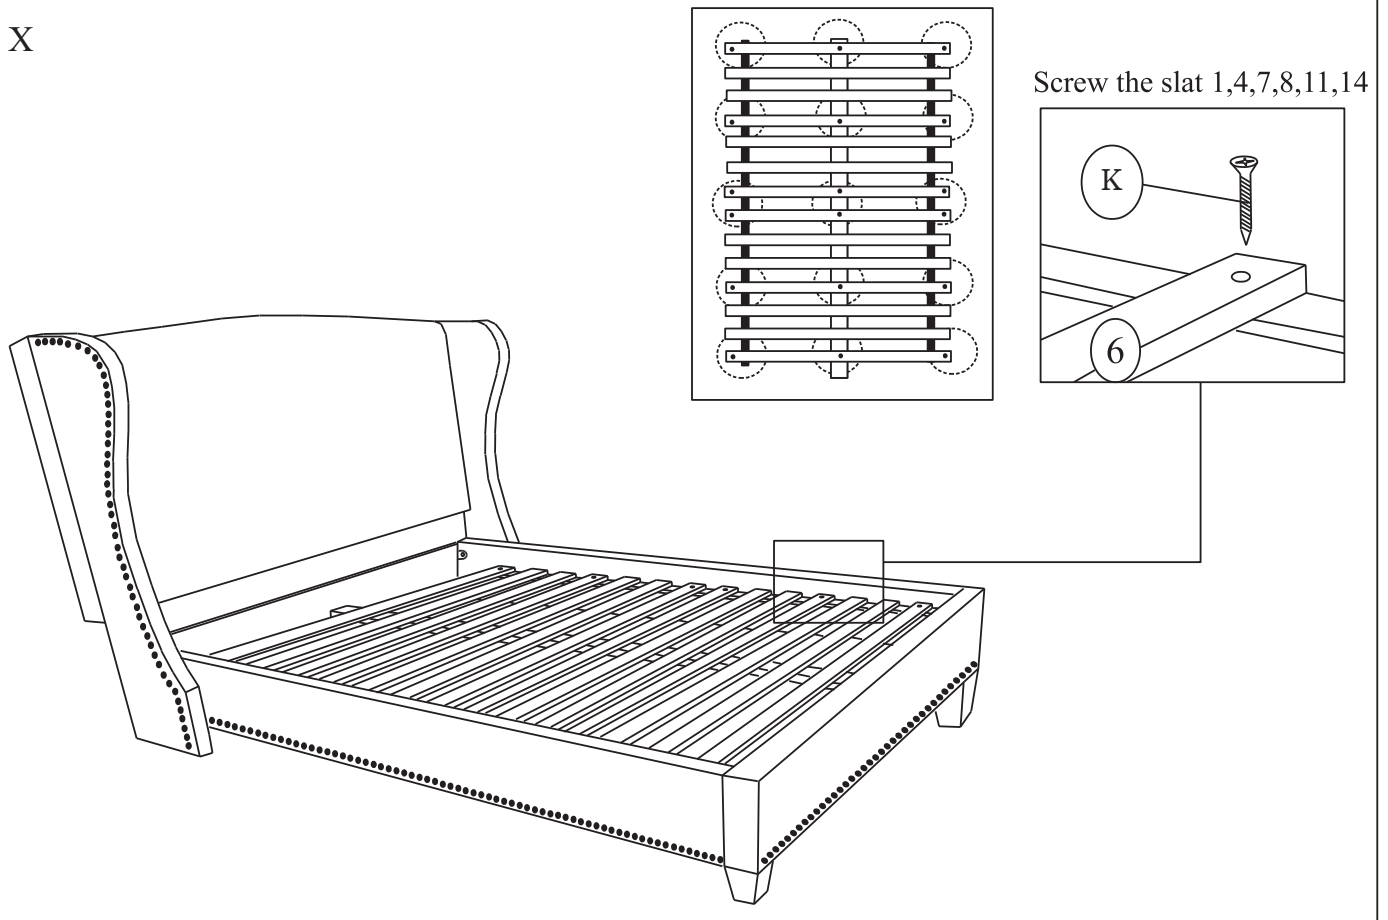

IX

X

For missing parts or damaged parts, please call USA : 1-866-798-6663
Canada : 514-382-6661